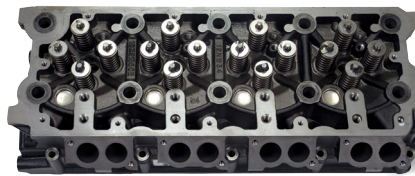

ANNOUNCING EXPANSION OF DIAMOND ADVANTAGE[®] PARTS FOR ALL FORD POWER STROKE[®] ENGINES

Our new lineup includes engines and engine components for
Ford 6.7L, 6.4L, 6.0L, 7.3L and 4.5L.

HIGH-QUALITY PARTS, BACKED BY **NAVISTAR**[®]

These parts and many more are now available!

ENGINES

CYLINDER HEADS

TURBOCHARGERS

HIGH PRESSURE OIL PUMPS

WATER PUMPS

INJECTORS

GIVE YOURSELF THE ADVANTAGE, **MILE AFTER MILE.**