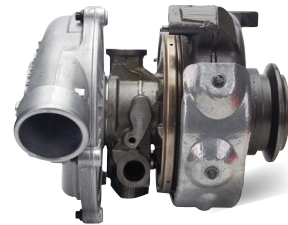

ANNOUNCING EXPANSION OF DIAMOND ADVANTAGE[®] PARTS FOR ALL FORD POWER STROKE[®] ENGINES

Our new lineup includes engines and engine components for
Ford 6.7L, 6.4L, 6.0L, 7.3L and 4.5L.

HIGH-QUALITY PARTS, BACKED BY **NAVISTAR**[®]

These parts and many more are now available!

ENGINES

CYLINDER HEADS

TURBOCHARGERS

HIGH PRESSURE OIL PUMPS

WATER PUMPS

INJECTORS

GIVE YOURSELF THE ADVANTAGE, **MILE AFTER MILE.**